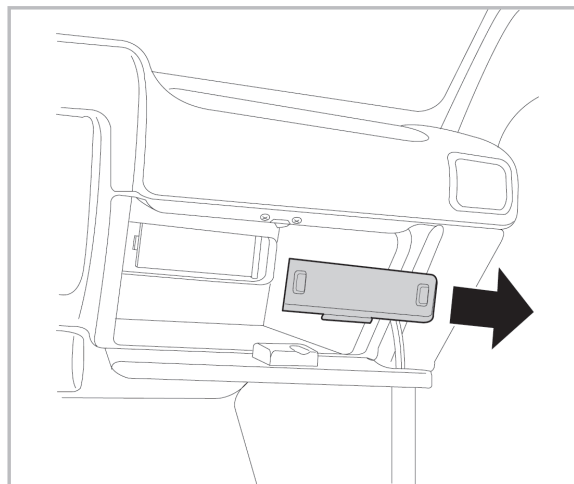

COMFORT

particle filter

715525

FH142

PA

WANT TO KNOW MORE?

www.valeo-techassist.com

FOR
HYUNDAI

GETZ A/C+ (09/02 >)

Valeo Service - Société par Actions simplifiée - Capital de 12 900 000€ - 70, rue Playel, 93285 Saint-Denis Cedex - France - B 306 486 408 RCS Bobigny