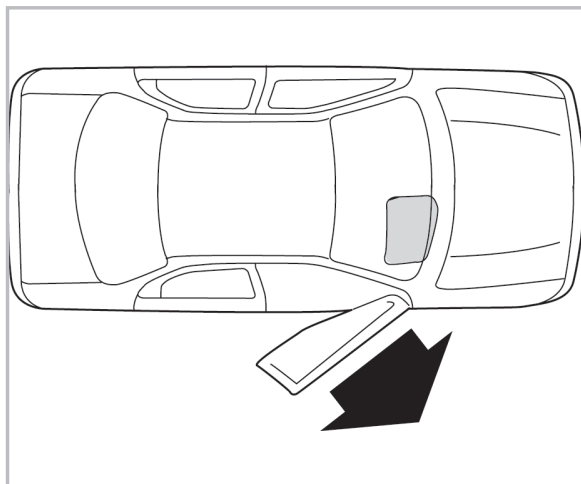

COMFORT

particle filter

715525

FH142

PA

WANT TO KNOW MORE?

www.valeo-techassist.com

FOR
HYUNDAI

GETZ A/C+ (09/02 >)

Valeo Service - Société par Actions simplifiée - Capital de 12 900 000€ - 70, rue Playel, 93285 Saint-Denis Cedex - France - B 306 486 408 RCS Bobigny